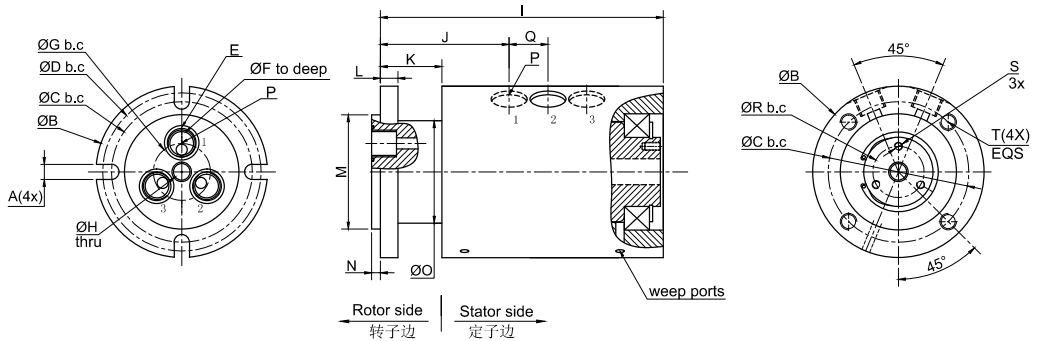

### MGP31-ID12-VC

MCGP:紧凑型多功能旋转接头

3: 3进3出

1: 接口尺寸, 1=G1/8", 2=G1/4", 3=G3/8"  
4=G1/2", 5=G5/8", 6=G3/4", 8=G1", 10=G(1+1/4")

产品等级代号

VC 通用级产品等级

VD 工业级产品等级

默认省略=VC通用级产品等级

ID12: 内孔12mm

MGP3 (多功能旋转接头) 尺寸图

Size	MGP31	MGP31-ID12	MGP32	MH32-ID19	MGP33	MGP33-ID19	MGP34	MGP34-ID19	MGP36	MGP37
A	7.14mm	7.14mm	7.14mm	9.0mm	9.0mm	9.0mm	9.0mm	9.0mm	11.00mm	13.49mm
B	68.28mm	74.60mm	80.95mm	95.25mm	98.43mm	106.35mm	107.95mm	125.4mm	131.75mm	176.20mm
C	53.98mm	60.33mm	69.85mm	82.55mm	82.55mm	92.08mm	92.08mm	104.78mm	114.30mm	146.05mm
D	63.50mm	69.85mm	74.60mm	87.3mm	90.47mm	98.43mm	100.00mm	117.48mm	122.22mm	165.10mm
E	2-015 O-Ring [14.00mm]	2-015 O-Ring [14.00mm]	2-017 O-Ring [17.17mm]	2-017 O-Ring [17.17mm]	2-019 O-Ring [20.35mm]	2-019 O-Ring [20.35mm]	2-023 O-Ring [26.70mm]	2-023 O-Ring [26.70mm]	2-026 O-Ring [31.47mm]	2-028 O-Ring [37.77mm]
F	4.0mm	4.0mm	6.4mm	6.4mm	9.5mm	9.5mm	12.7mm	12.7mm	19.05mm	25.40mm
G	25.4mm	33.32mm	31.75mm	44.45mm	44.45mm	47.63mm	44.5mm	57.15mm	53.98mm	53.98mm
H	N/A	12.7mm	N/A	19.05mm	N/A	19.05mm	N/A	19.05mm	N/A	N/A
I	105.3mm	106.3mm	134.4mm	142.3mm	153.2mm	161.1mm	179.3mm	188.1mm	210.2mm	268.4mm
J	50.6mm	51.6mm	58.4mm	63.6mm	66.8mm	67.2mm	75.5mm	81.5mm	86.1mm	115.1mm
K	25.4mm	25.4mm	25.4mm	28.5mm	30.1mm	28.5mm	34.9mm	42.8mm	38.1mm	57.2mm
L	6.35mm	6.35mm	6.35mm	7.92mm	7.92mm	7.92mm	9.53mm	11.10mm	11.10mm	15.88mm
M	47.63mm	55.55mm	60.33mm	69.85mm	66.68mm	76.2mm	79.385mm	92.1mm	95.25mm	117.48mm
N	3.18mm	3.18mm	3.18mm	3.18mm	3.18mm	3.18mm	4.75mm	4.75mm	4.75mm	4.75mm
O	44.5mm	46.0mm	57.2mm	63.5mm	65.4mm	65.4mm	74.2mm	88.9mm	87.6mm	127.0mm
P	G1/8"	G1/8"	G1/4"	G1/4"	G3/8"	G3/8"	G1/2"	G1/2"	G3/4"	G1"
Q	14mm	14mm	21.03mm	21.03mm	24.13mm	26.16mm	30.12mm	30.12mm	30.12mm	45.57mm
R	N/A	18.5	N/A	34.90mm	N/A	34.90mm	N/A	34.90mm	N/A	N/A
S	N/A	M3x0.5	N/A	M5x0.8	N/A	M5x0.8	N/A	M5x0.8	N/A	N/A
T	M6x1.0	M6x1.0	M6x1.0	M8x1.25	M8x1.25	M8x1.25	M8x1.25	M8x1.25	M8x1.25	M12x1.75